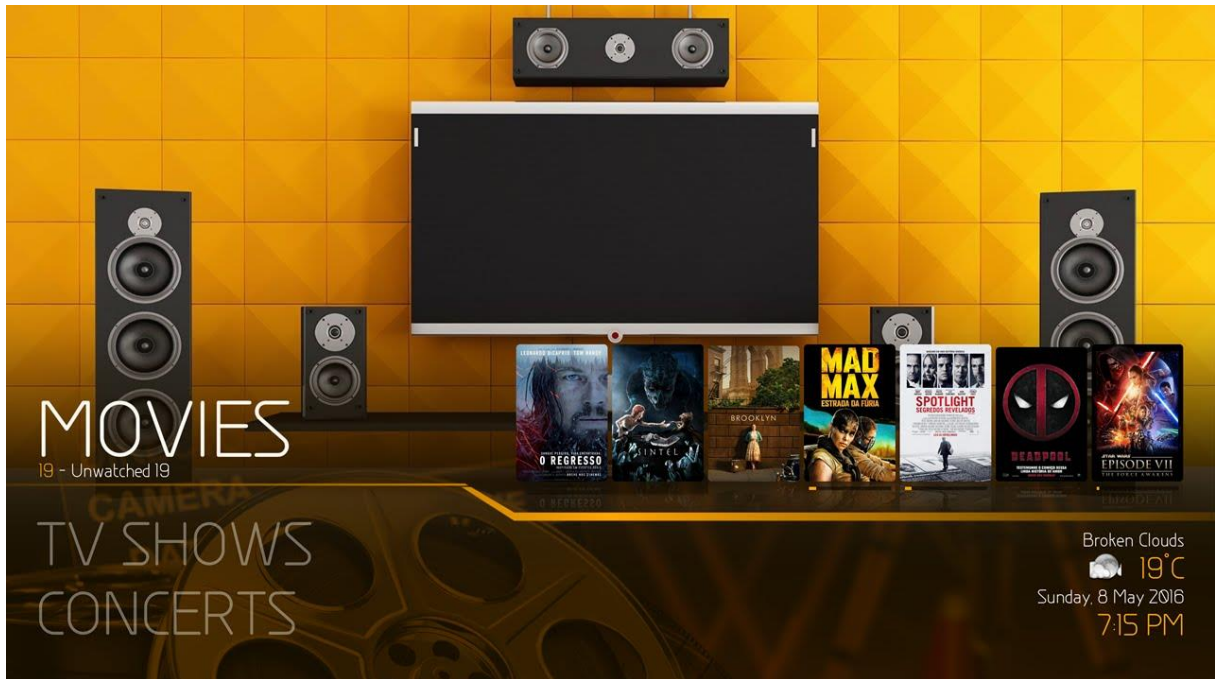

Film-Menü mit (**NEU: animierten!**) Covers: